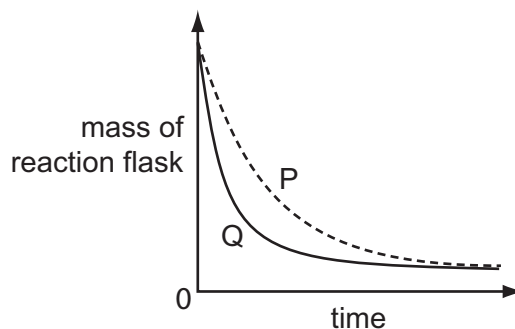

The loss in mass of the reaction flask is measured.

The graph shows the results of two experiments, P and Q.

Which change explains the difference between P and Q?

- A A catalyst is added in P.
- B A higher temperature is used in P.
- C Bigger marble chips are used in Q.
- D Hydrochloric acid is more concentrated in Q.