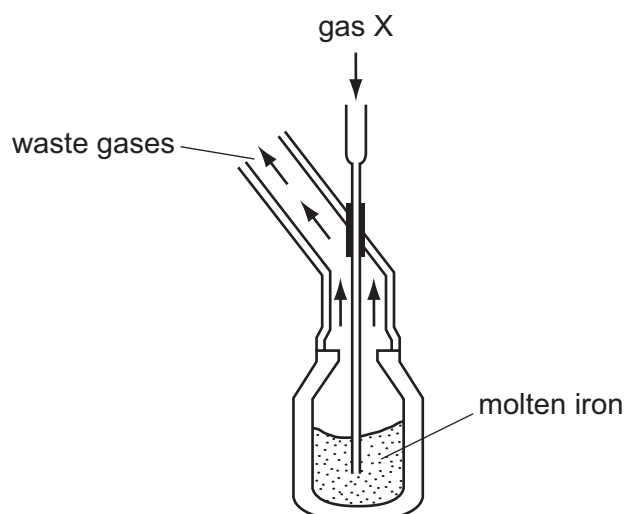

25 The diagram shows the manufacture of steel.

What is gas X?

- A carbon dioxide
- B chlorine
- C hydrogen
- D oxygen

26 A student added dilute hydrochloric acid to four metals and recorded the results.

Not all of the results are correct.

	results	
	metal	gas given off
1	copper	yes
2	iron	yes
3	magnesium	no
4	zinc	yes

Which two results are correct?

- A 1 and 3
- B 1 and 4
- C 2 and 3
- D 2 and 4