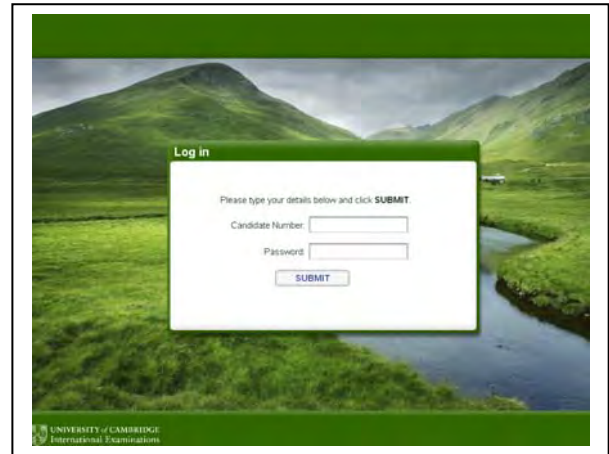

You will see this screen:

Do not write anything In the Candidate Number box

Do not write anything in the Password box

Click Submit

On the next screen, click Continue

On the next screen click Start Test

You will a screen like this:

Candidates should read the Introduction and the Information File and may use the Notepad and Calculator tools.

To close any of those windows, click the x in the top right hand corner of the window.

To move through the questions, either click the next button or click the question number at the bottom of the screen.